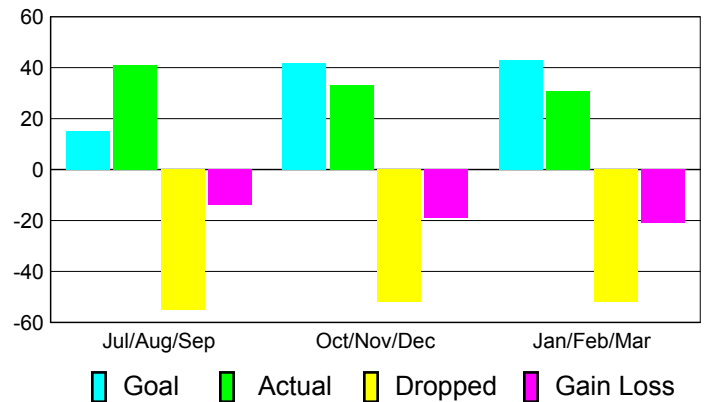

Membership Results 2010-2011

Goal, New, Dropped, Gain/Loss

Comparison of Membership Gain/Loss

Current Year Compared to the Previous Year