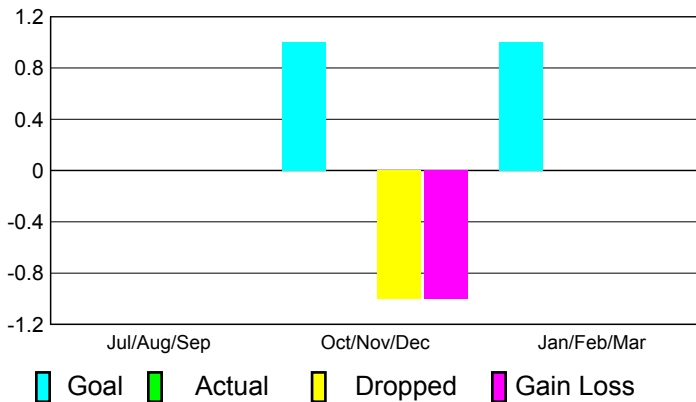

2010-2011 GMT Reports for District (or Undistricted) **District 26 M1**

GMT: JOHN 'JACK' R FERGUSON

Location: MISSOURI

GMT CA: 1

CLUBS

Club Results
2010-2011

Clubs
2009-2010

Month	New Club Goal	Actual New Clubs	Actual Dropped Clubs	Gain/Loss of Clubs	Gain/Loss of Clubs
Jul/Aug/Sep	0	0	0	0	2
Oct/Nov/Dec	1	0	-1	-1	0
Jan/Feb/Mar	1	0	0	0	0
Totals	2	0	-1	-1	2

Club Results 2010-2011

Goal, New, Dropped, Gain/Loss

Comparison of Club Gain/Loss

Current Year Compared to the Previous Year

YTD Status Quo Clubs 2010-2011

Status Quo Clubs Compared to Status Quo Members

MEMBERSHIP